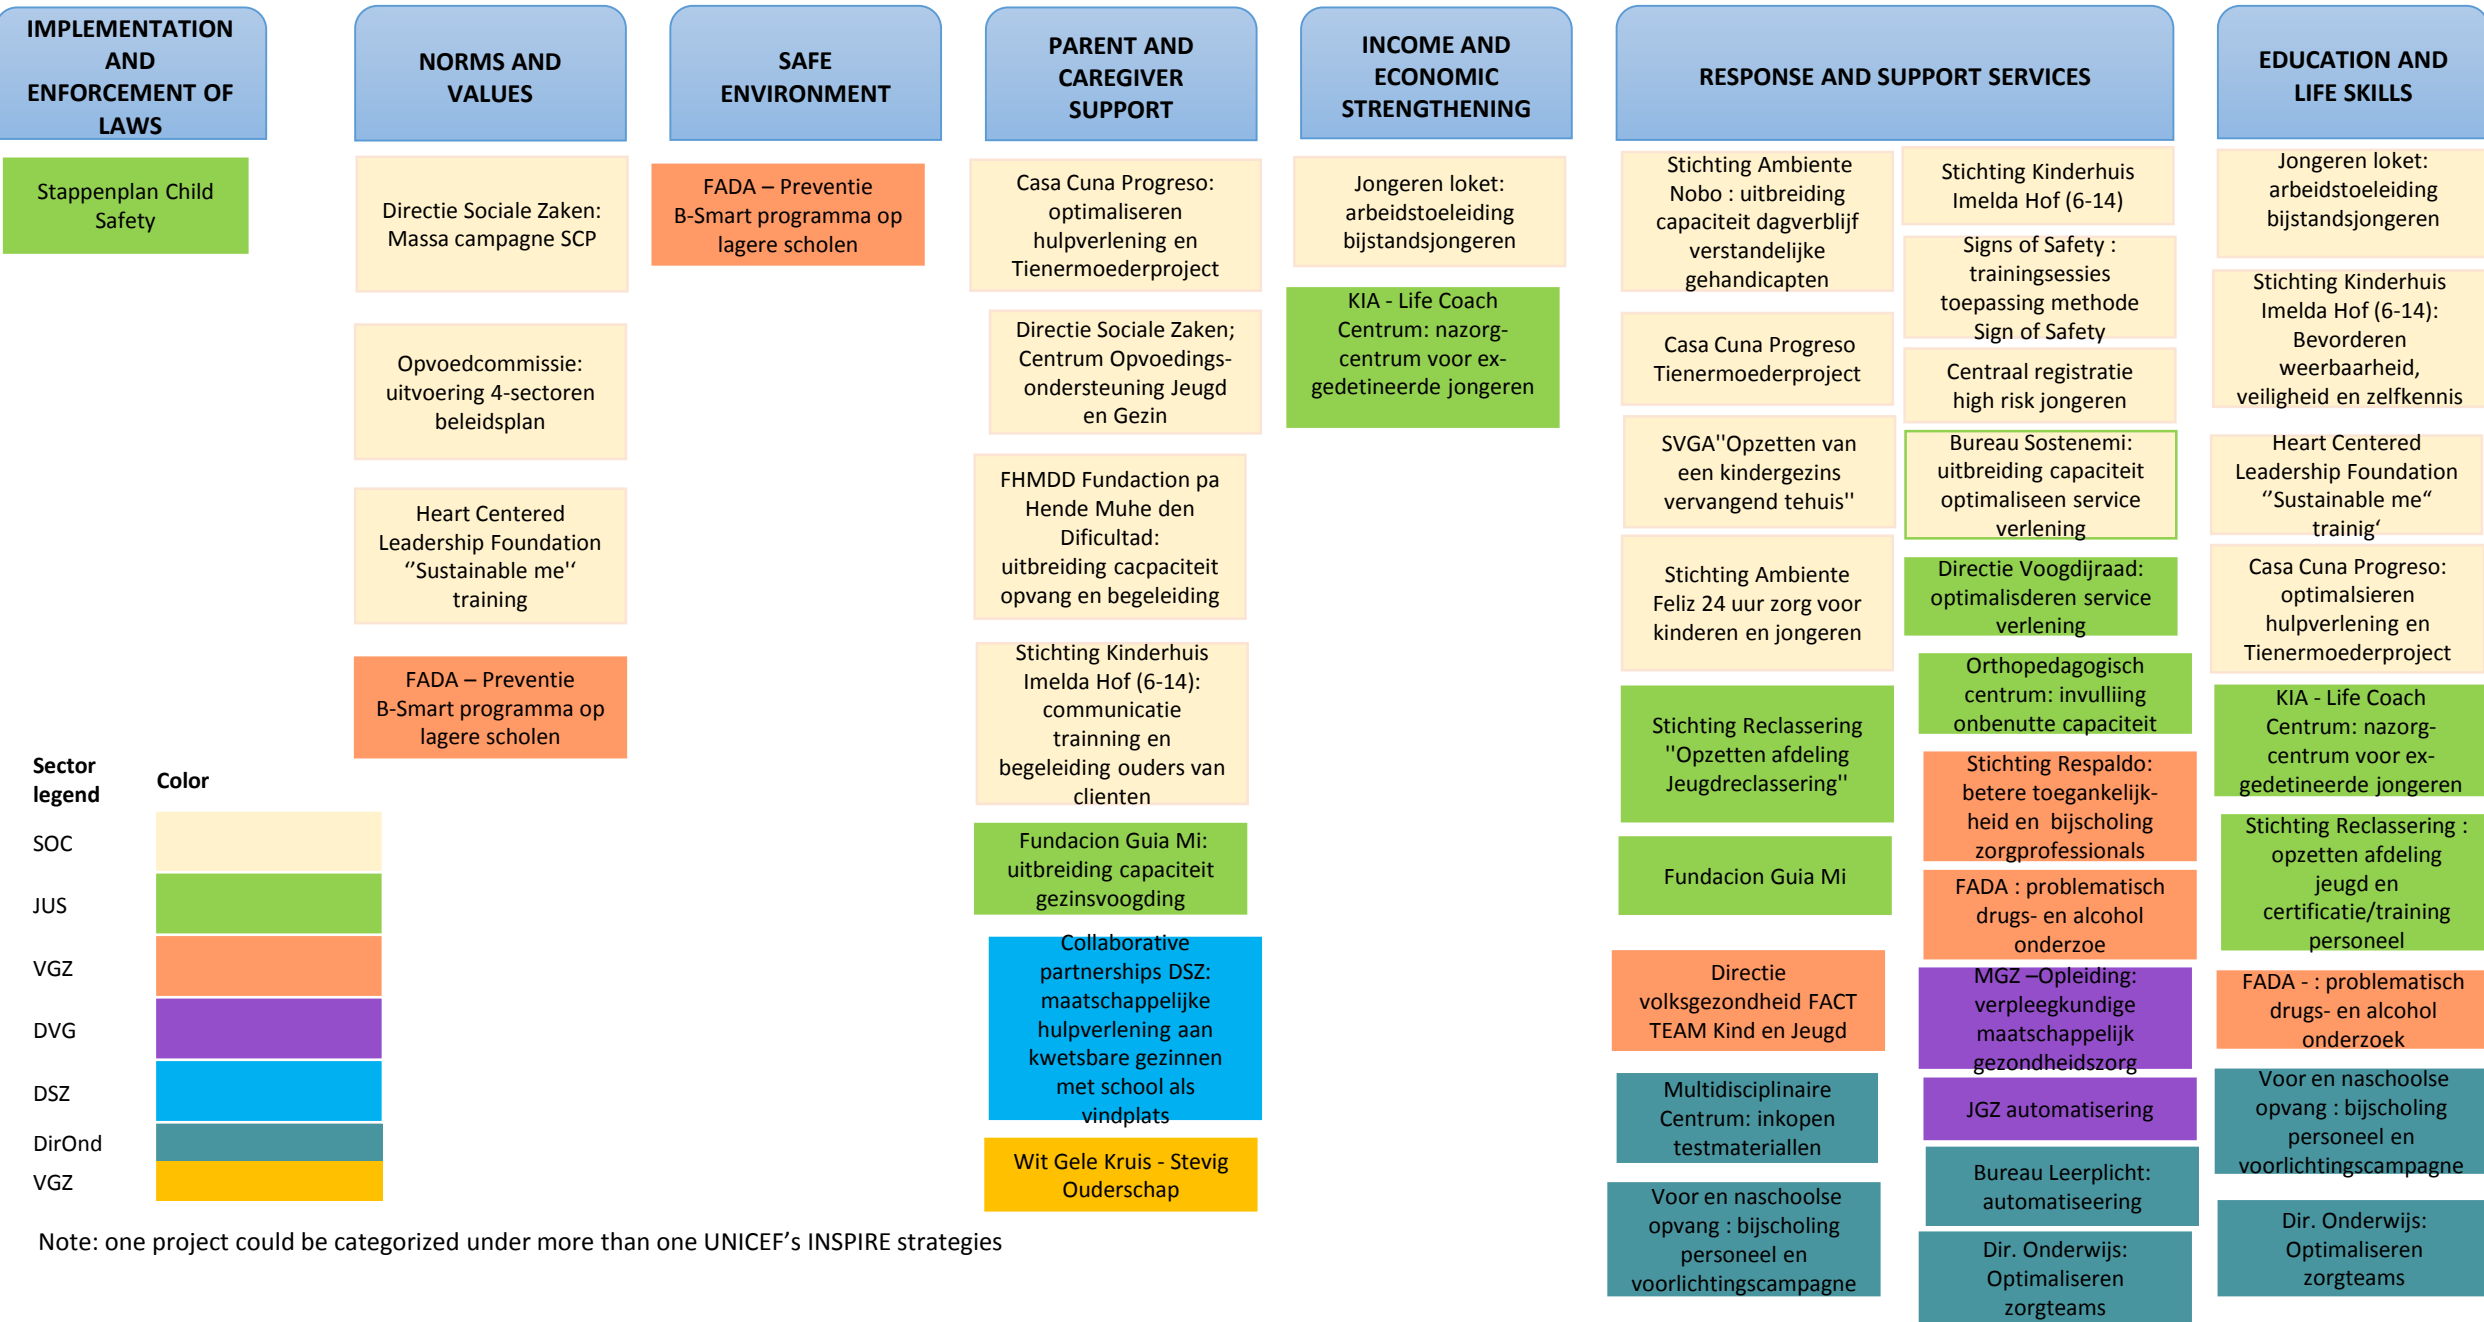

# Social Crisis Plan (SCP) Intersectoral Approach

**Sector legend**

**Color**

- SOC
- JUS
- VGZ
- DVG
- DSZ
- DirOnd
- VGZ

Note: one project could be categorized under more than one UNICEF's INSPIRE strategies